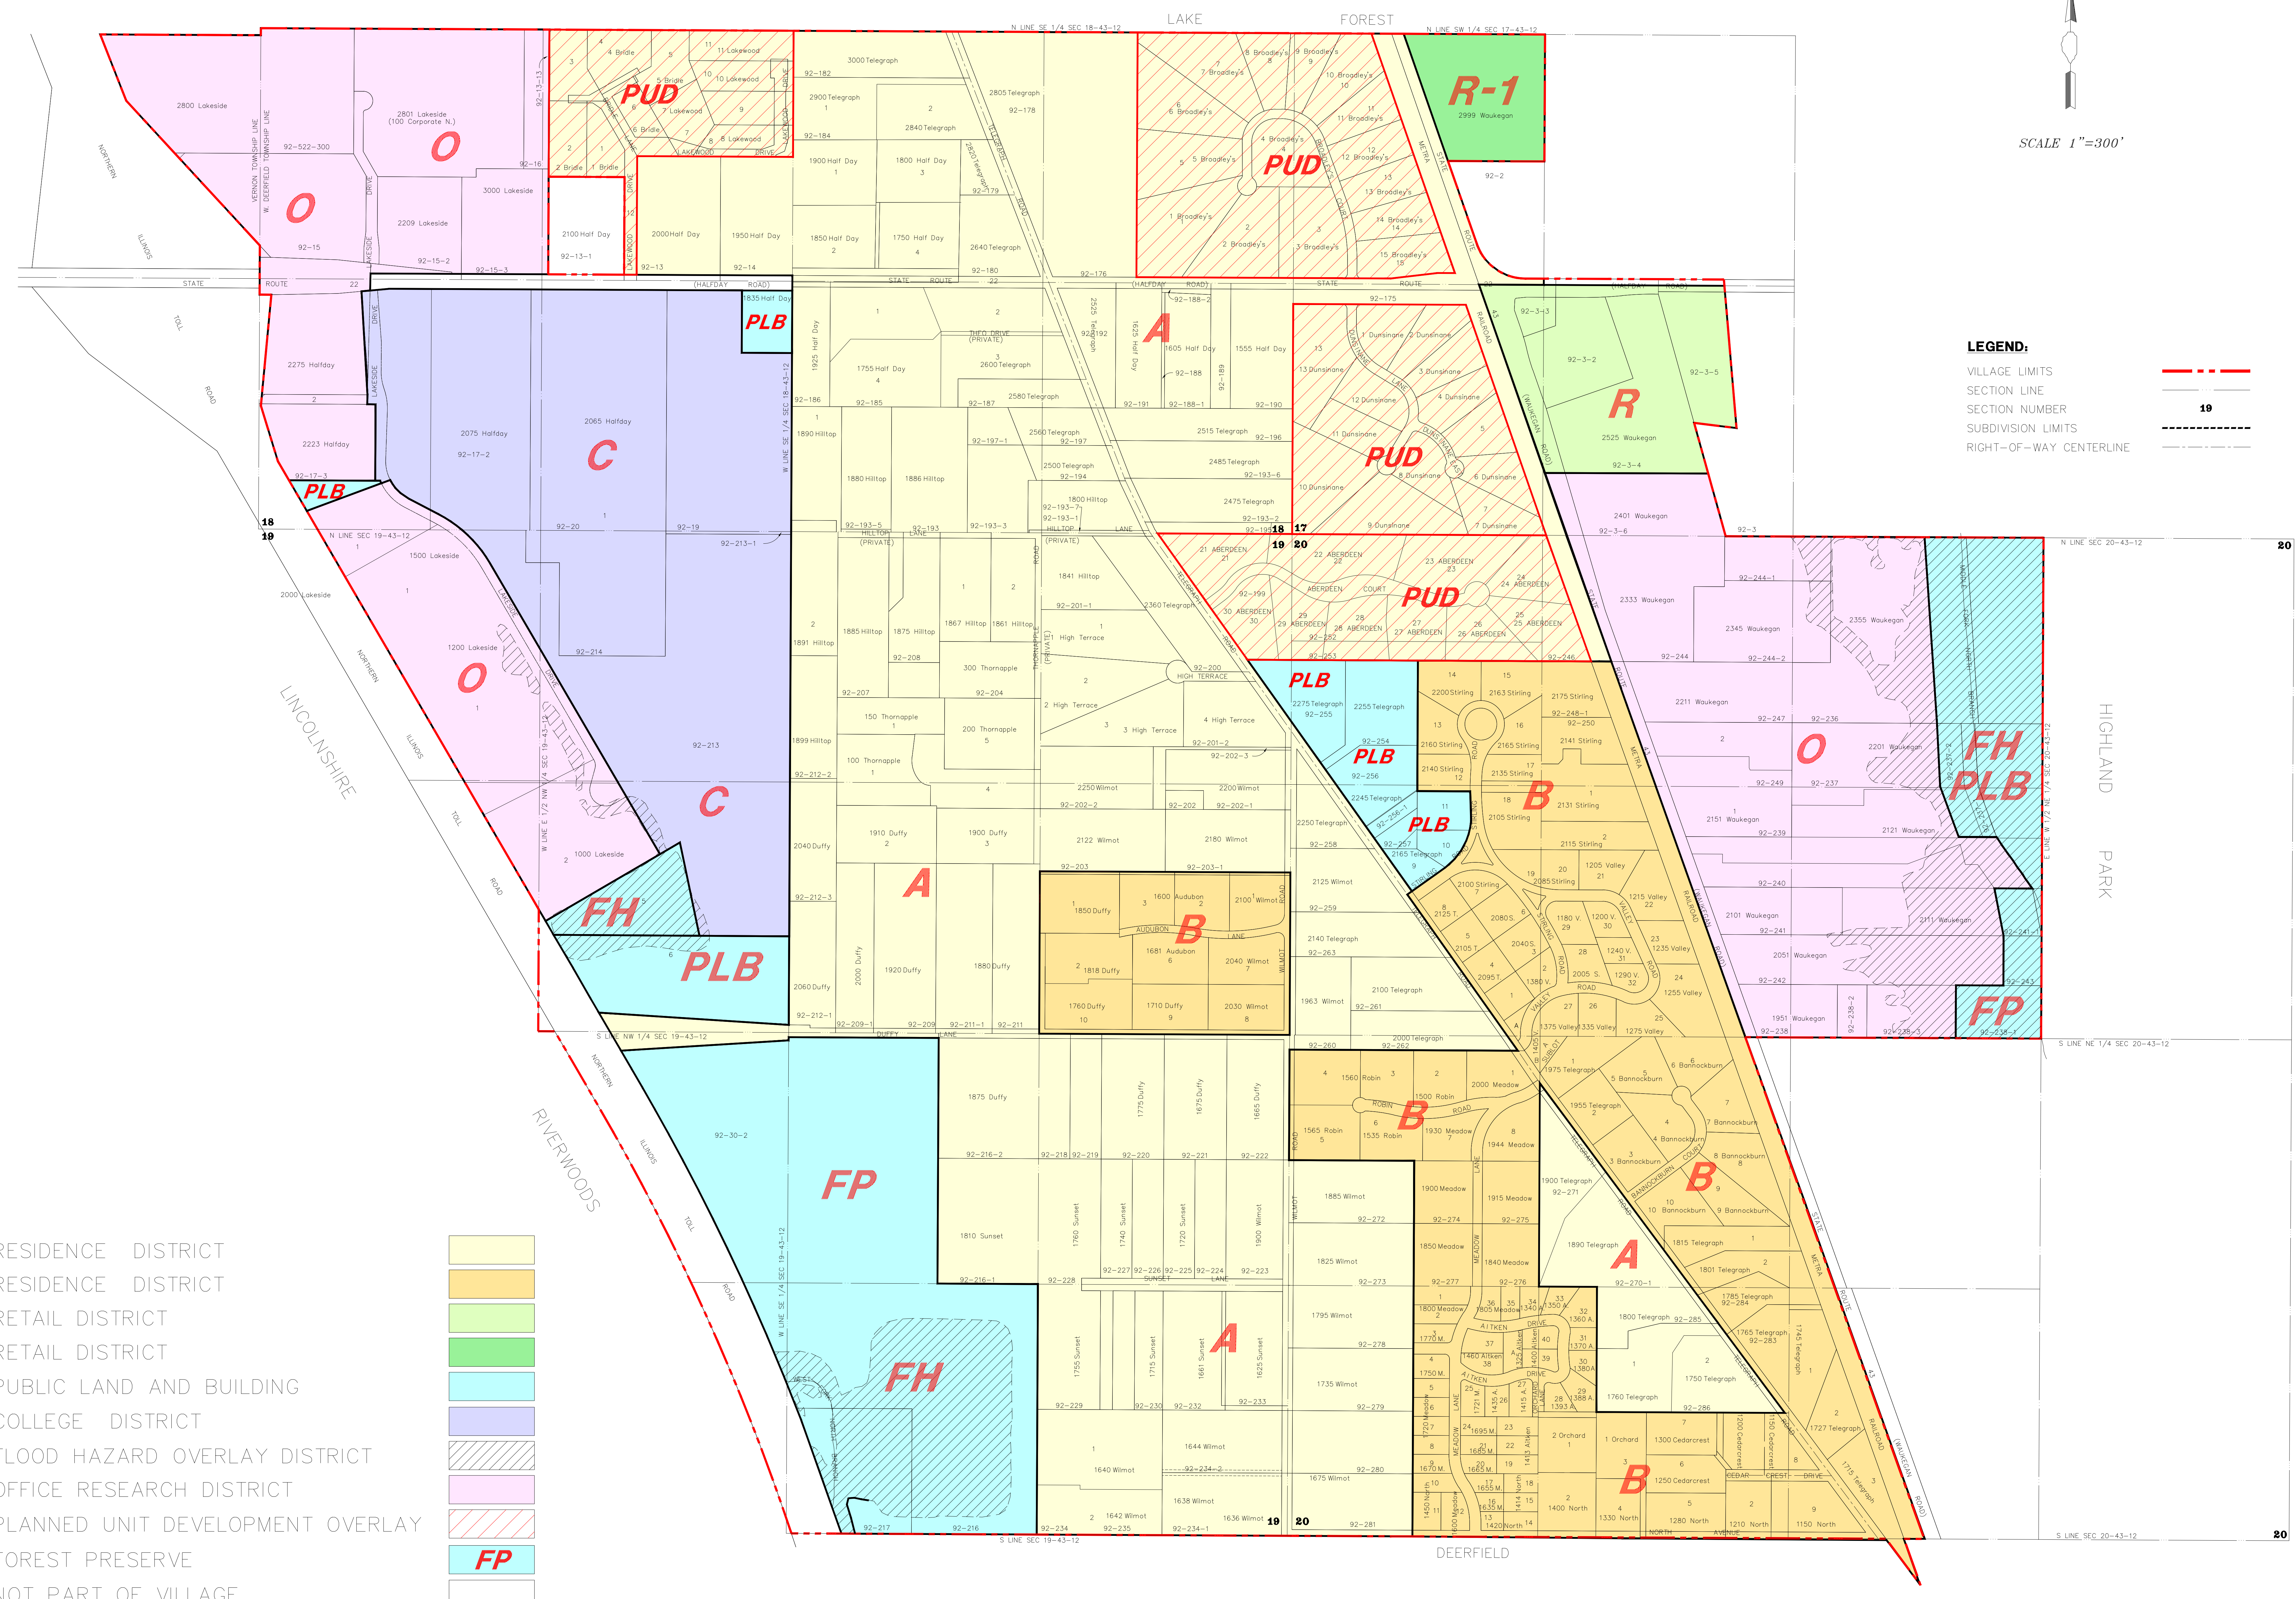

# VILLAGE OF BANNOCKBURN ZONING MAP

**LEGEND:**  
 VILLAGE LIMITS  
 SECTION LINE  
 SECTION NUMBER  
 SUBDIVISION LIMITS  
 RIGHT-OF-WAY CENTERLINE

**LEGEND:**

- "A" RESIDENCE DISTRICT
- "B" RESIDENCE DISTRICT
- "R" RETAIL DISTRICT
- "R-1" RETAIL DISTRICT
- "PLB" PUBLIC LAND AND BUILDING
- "C" COLLEGE DISTRICT
- "FH" FLOOD HAZARD OVERLAY DISTRICT
- "O" OFFICE RESEARCH DISTRICT
- PUD PLANNED UNIT DEVELOPMENT OVERLAY
- "FP" FOREST PRESERVE
- NOT PART OF VILLAGE