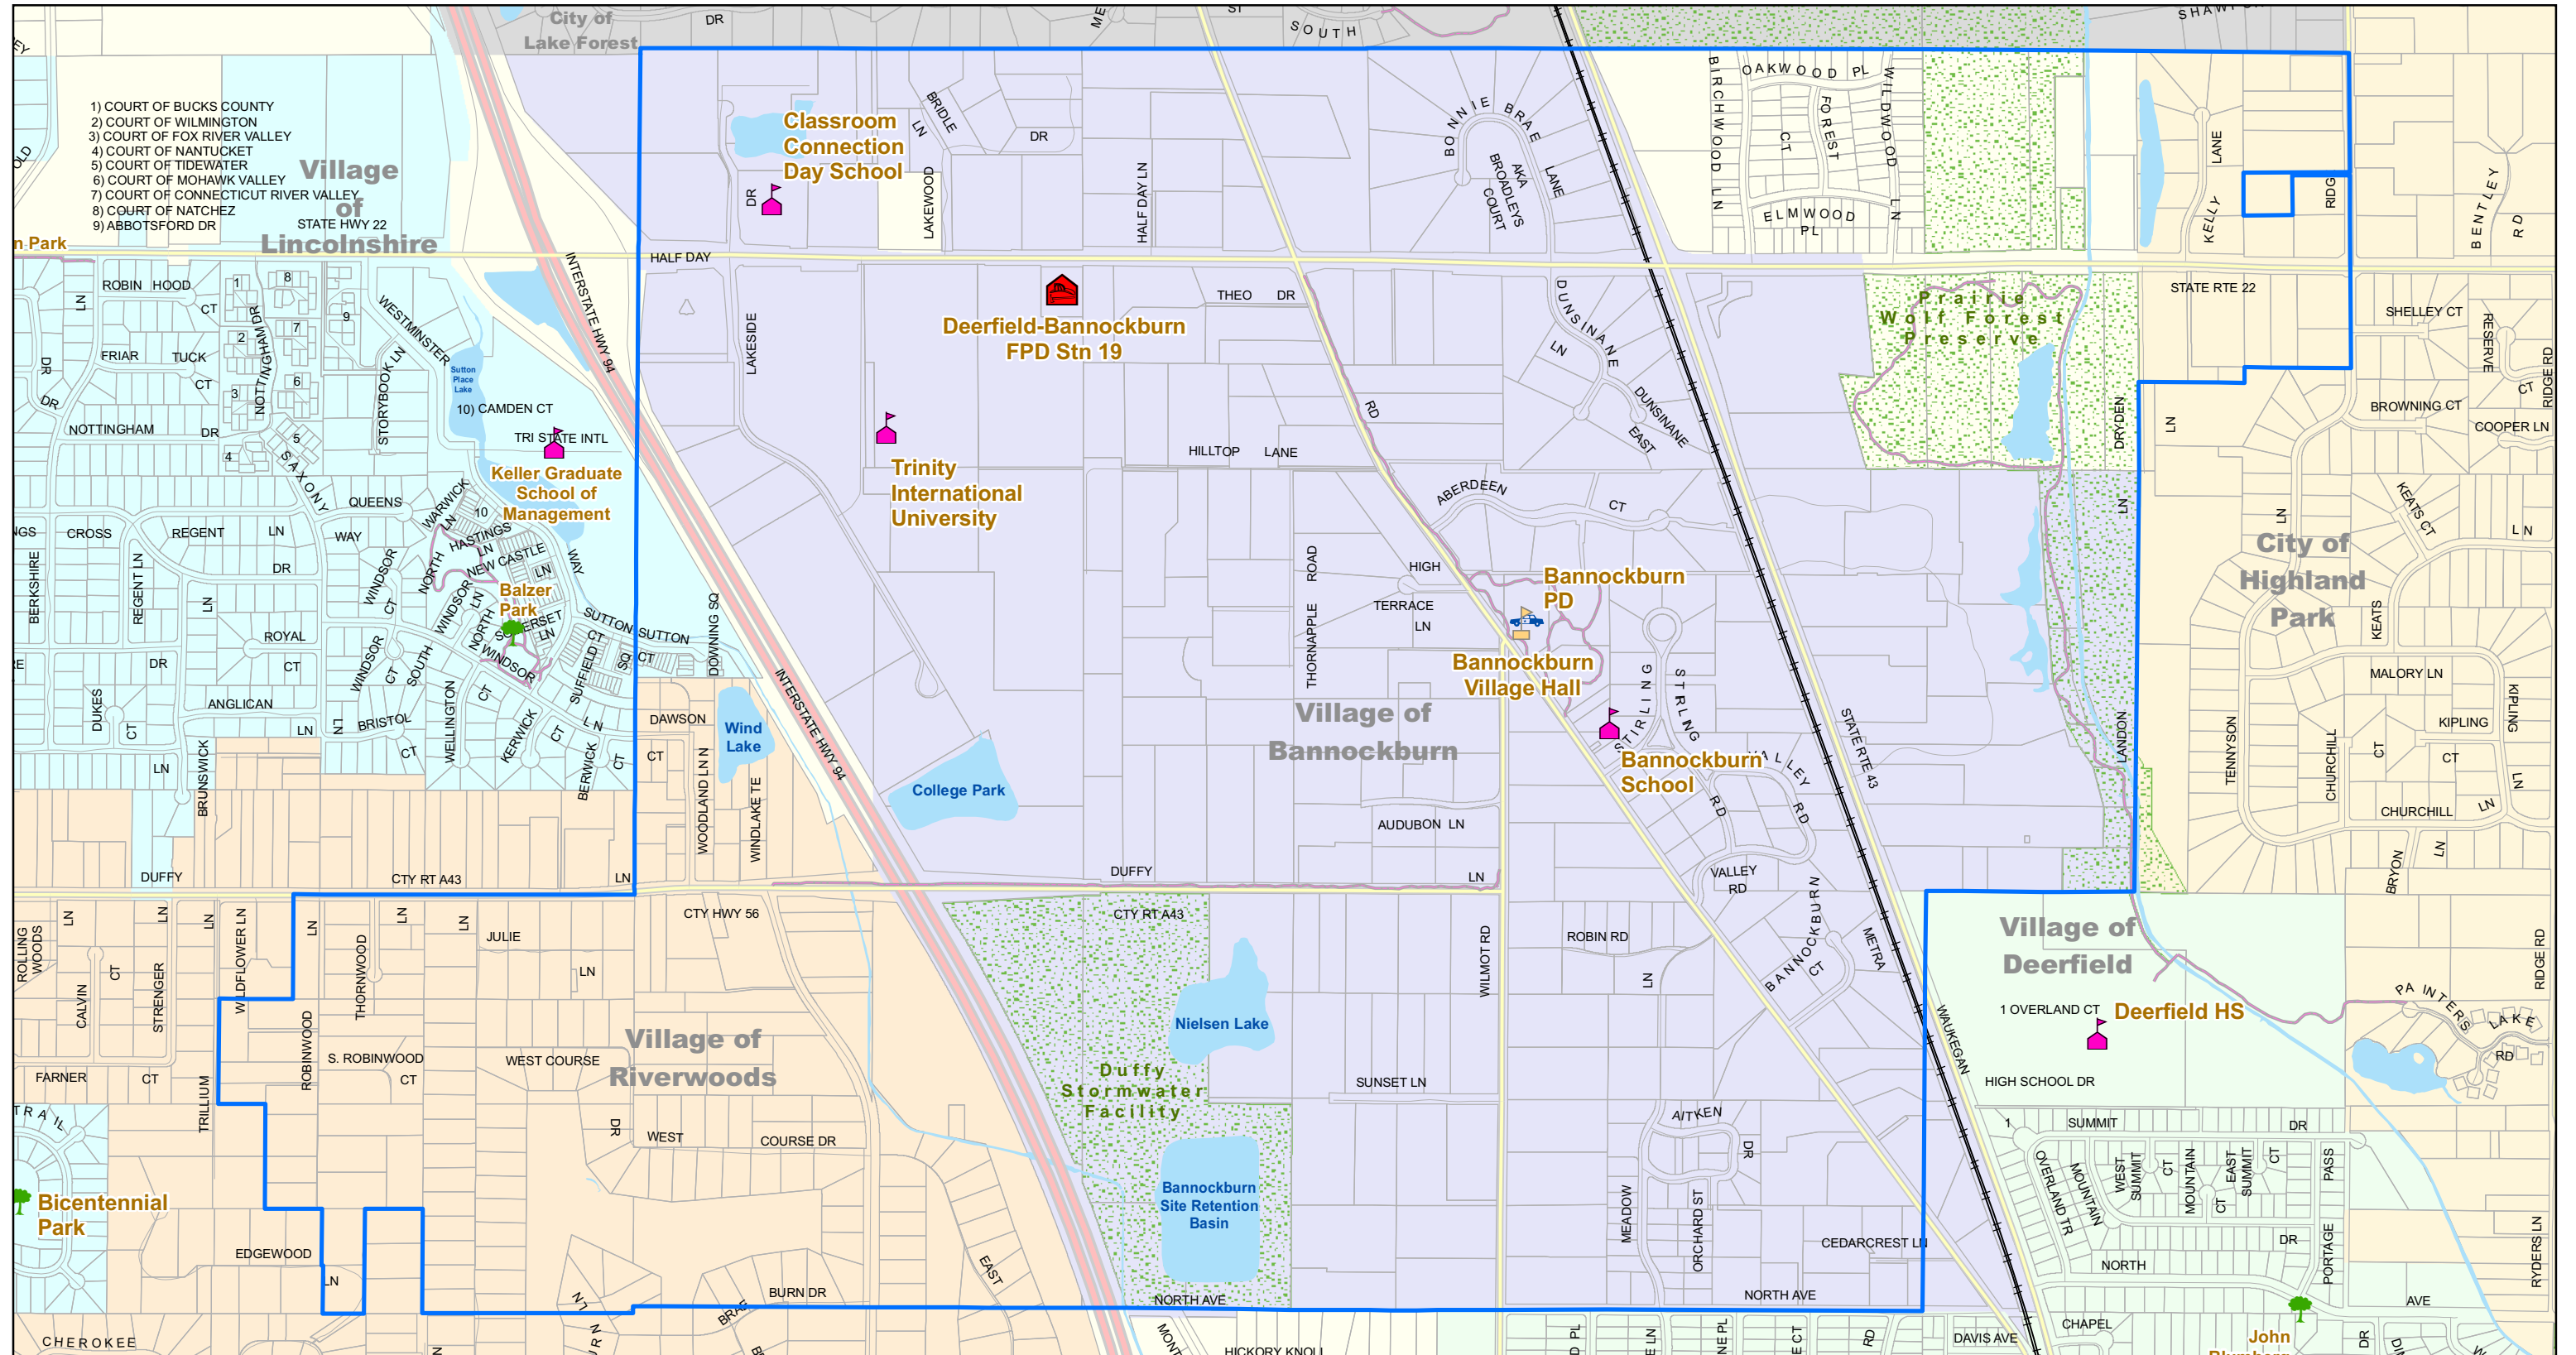

Lake County - Bannockburn School District 106

Revised:
2012

- District Boundary
- Major Water
- School
- Fire Department
- Police
- Parcels
- Trails
- Library
- Hospital
- Airport
- Unincorporated Area
- Centerline
- Golf Course
- Metra Station
- Railroad
- Park
- Forest Preserve
- Township Office / City Hall